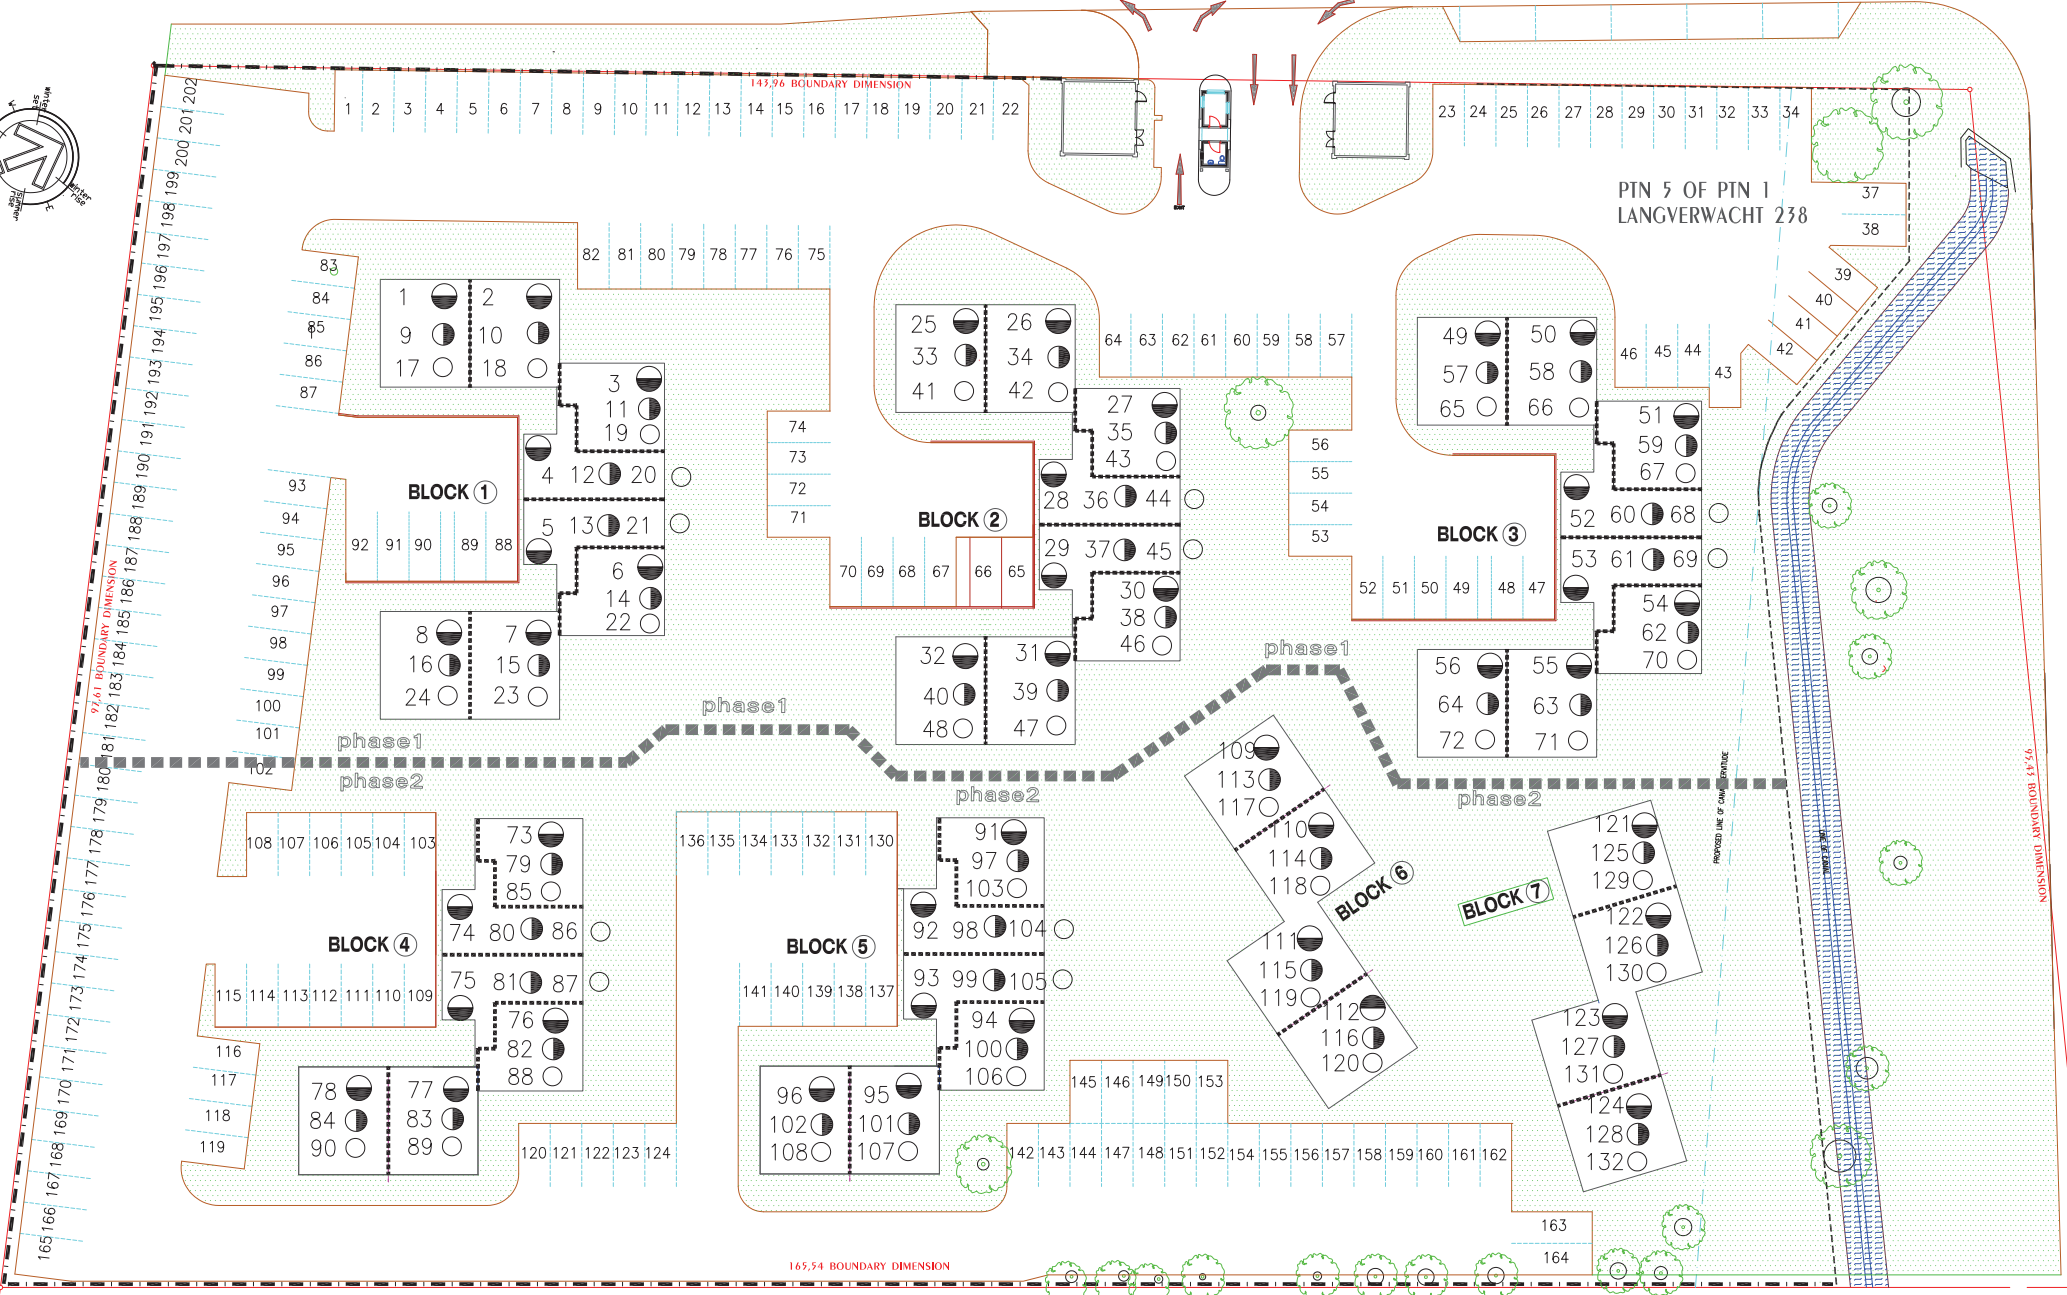

SILVER OAKS ROAD

LANGVERWACHT ROAD

Site PLAN

1. APARTMENT NUMBERS\FLOORS
2. GROUND FLOOR
   - 1ST FLOOR
   - 2ND FLOOR