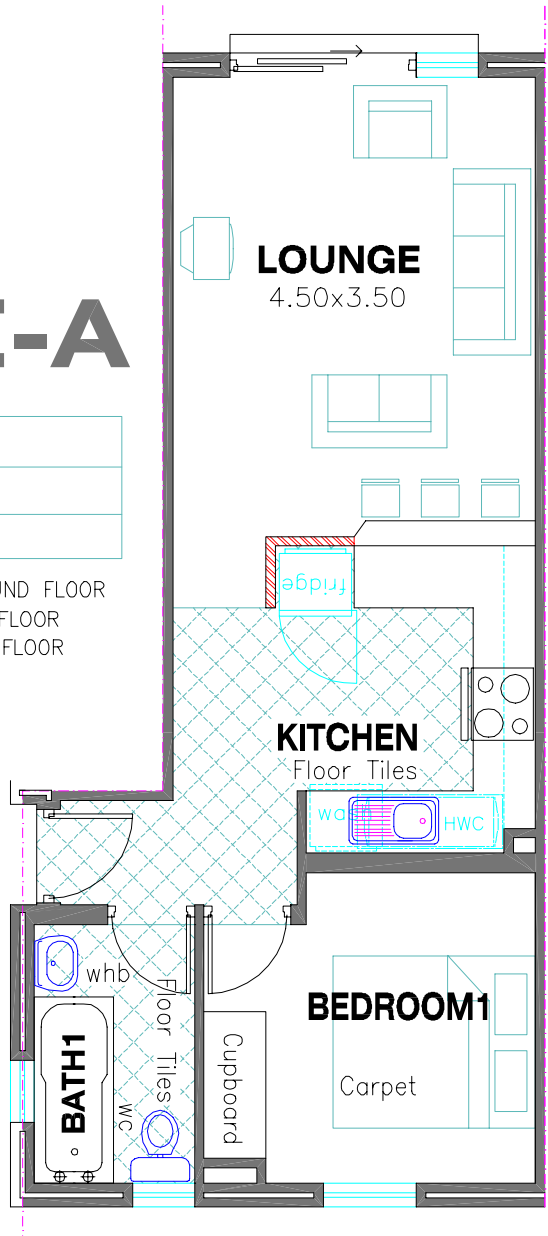

TYPE-A

UNIT#	
FLOOR	
BUILDING	

- GROUND FLOOR
- 1ST FLOOR
- 2ND FLOOR

TYPICAL 1-BED UNIT 45 SQUARE METRES