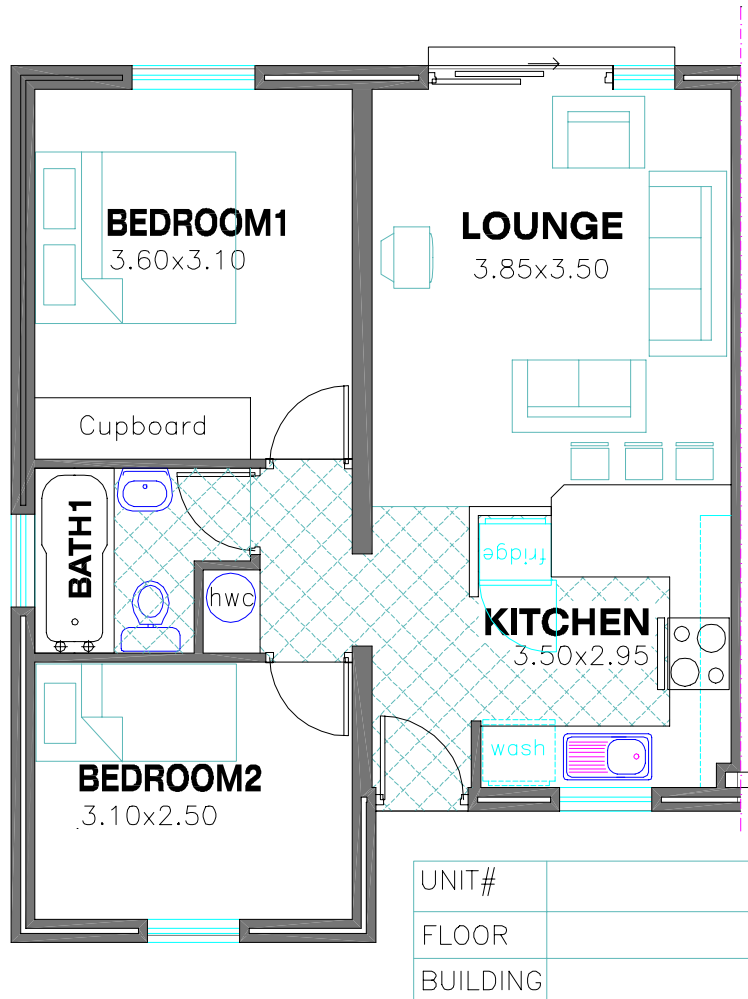

TYPE-B

- GROUND FLOOR
- 1ST FLOOR
- 2ND FLOOR

TYPICAL 2-BED UNIT
54 SQUARE METRES