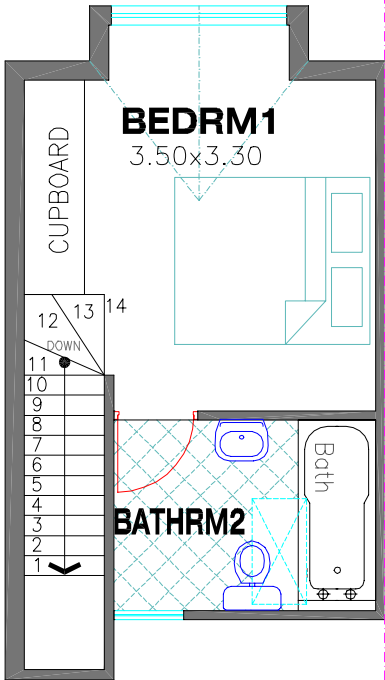

TYPE-C

UNIT#	
FLOOR	
BUILDING	

- GROUND FLOOR
- 1ST FLOOR
- 2ND FLOOR

LOFT-ROOM

TYPICAL 2-BED LOFT-ROOM UNIT 67 SQUARE METRES